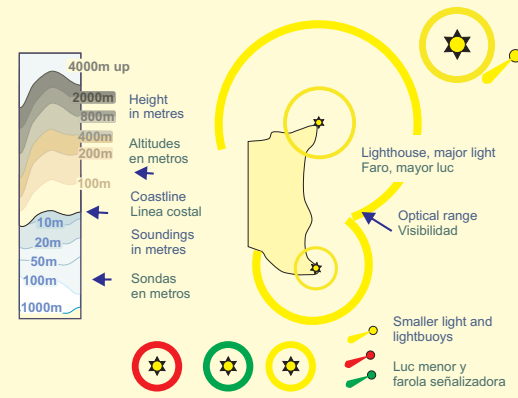

Symbols on charts
1:150 000 to 1:1.500 000

Soundings and heights
Sondas y altitudes

Lights
Luces

Symbols on charts
1: 50 000 to 1: 80 000

Colour Code

Chart Number

"blue" MED WEST
"yellow" BALEARIC IS

MWBa Mal48512

Filling "light green" "NORTH ATLANTIC" Area
DinA4 Size Chart 1: 85 000 Chart